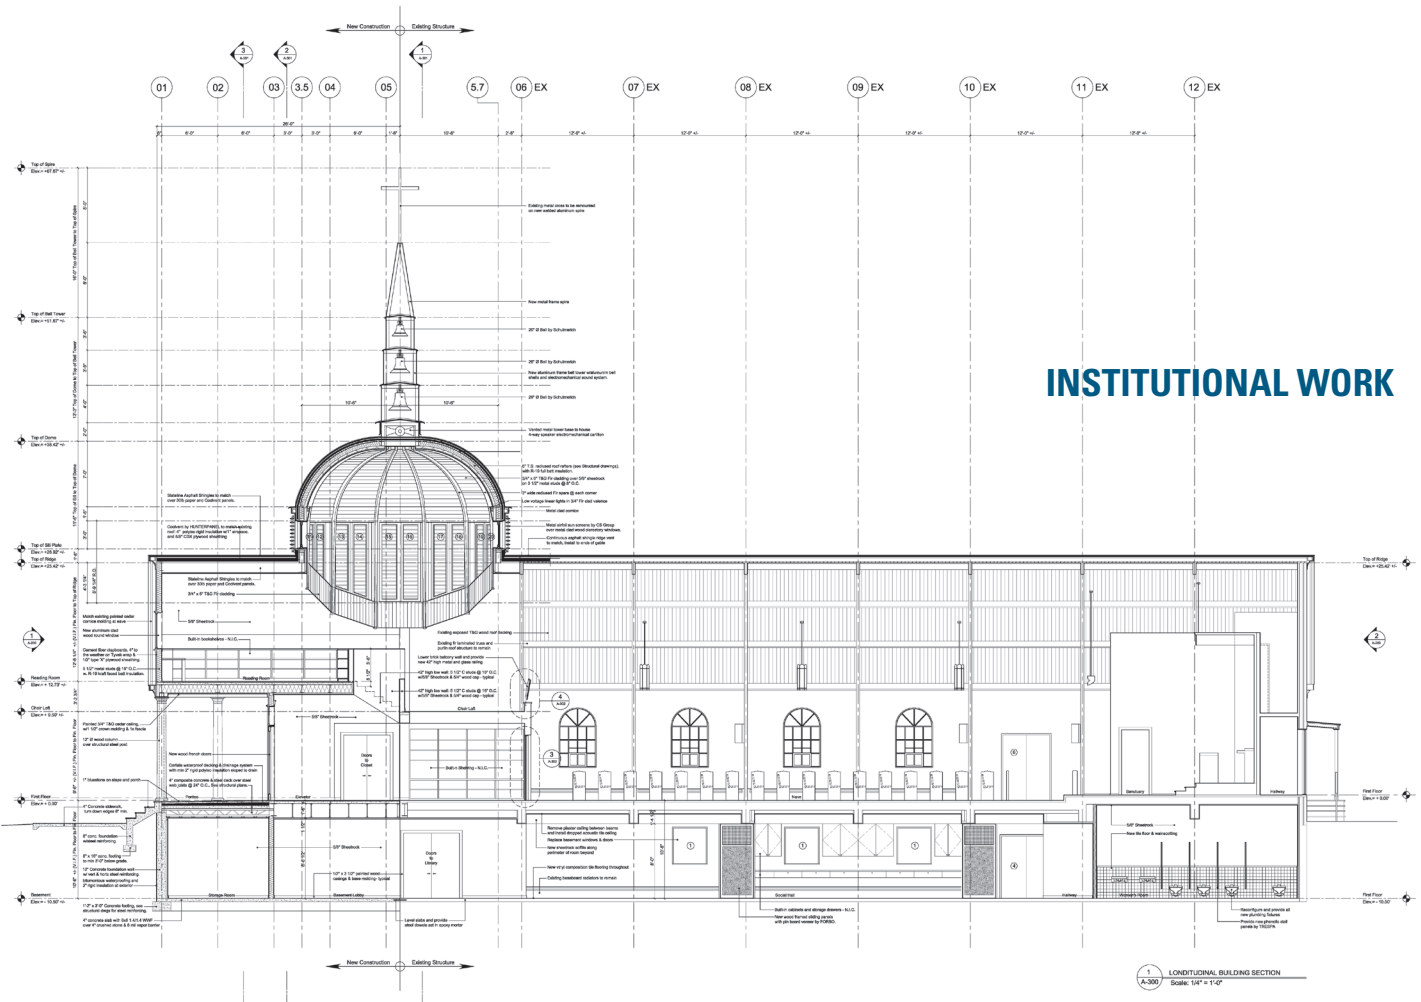

MICHAEL GRAEFF ARCHITECT

INCORPORATED

INSTITUTIONAL WORK