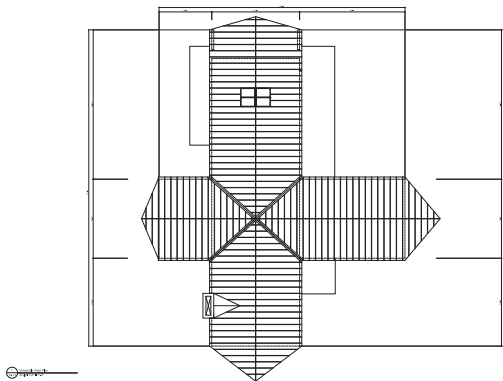

MICHAEL GRAEFF ARCHITECT

INCORPORATED

RESIDENTIAL WORK

All images Copyright Protected - MGA 2018

mgarchitect.com
houzz.com/pro/michaelgraeff

7015 PHILLIPS MILL ROAD
SOLEBURY, PA 18963-0069
O 215. 862. 2251
C 610. 216. 7615

Licensed
NEW JERSEY
NEW YORK
PENNSYLVANIA
VIRGINIA